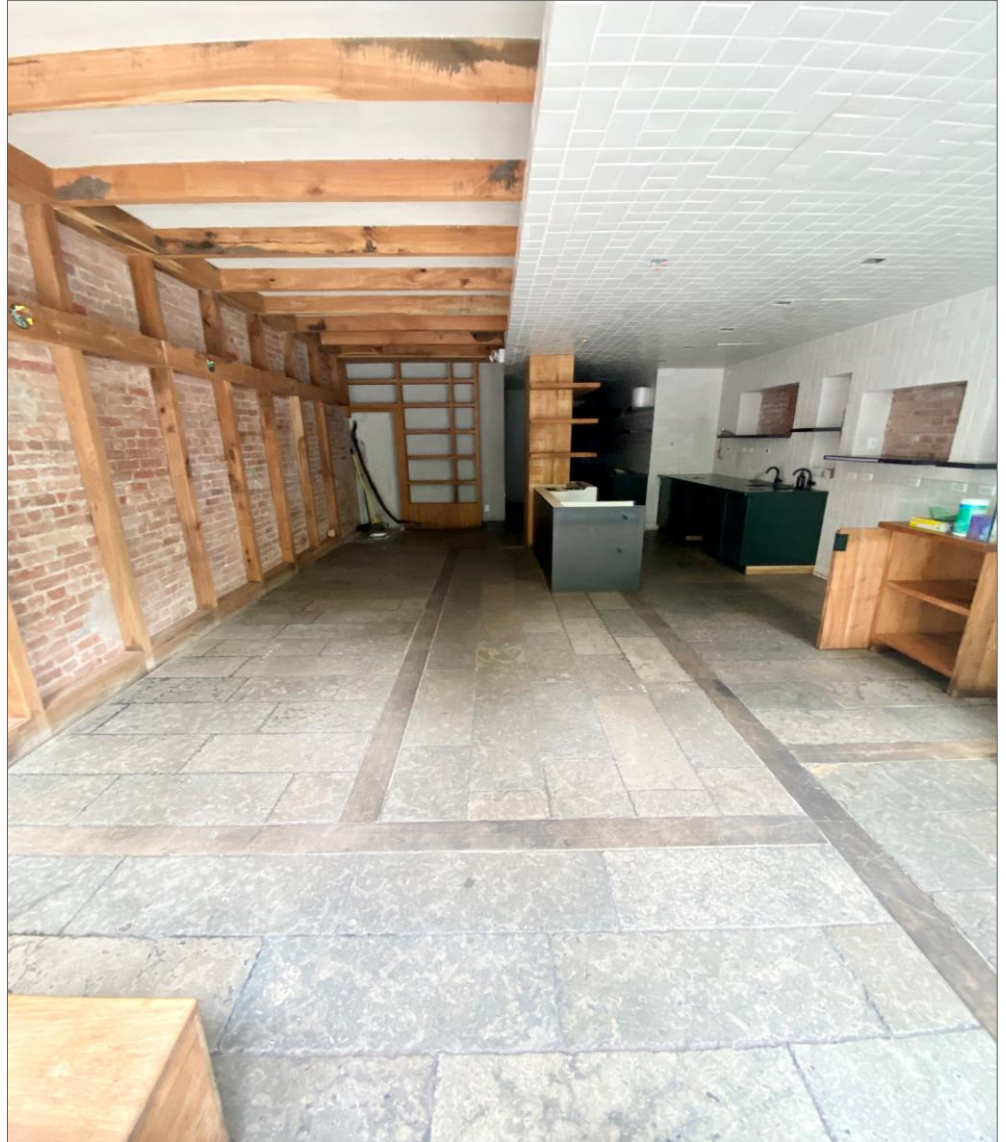

PRIME VENTED RETAIL SPACE IN THE HEART OF SOHO

SPECS

- Prime SoHo Location
- Fully Vented
- Hood in Place
- Private Restroom
- Prep Basement
- To Be Delivered Vacant
- Formally West-Bourne
- All Food Uses Considered

NEIGHBORS

- Domodomo
- The Dutch
- Little Prince
- By Chloe
- Blue Haven
- Raoul's
- Chobani SoHo